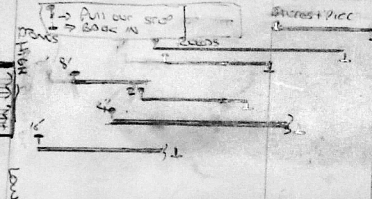

PLANES LANDING ONLY SMALLEST PPE

c-7 MAX

EPHRAIM RSL PIPE ORGAN + ELEC FOR LOUEN REDHEAD STREET RUSSIA 2013

MANUALS

REDS - THIN

NOTES CAN BE OF ANY LENGTH

SHORTEST PICE

C D

E

T1'  
T2'  
T4'  
T8'  
T16'

fixed

IMPASS

PEDALS

16' PIPE - DARK

P

16'+8'